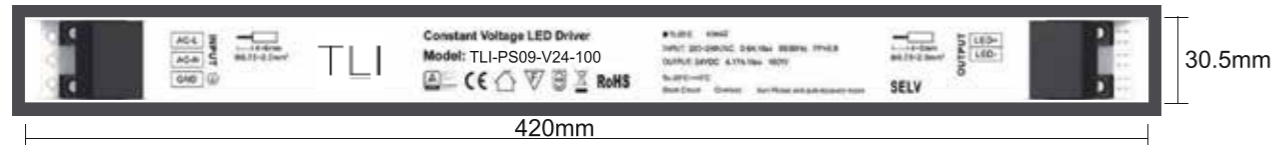

TLI-PS09-V24-100