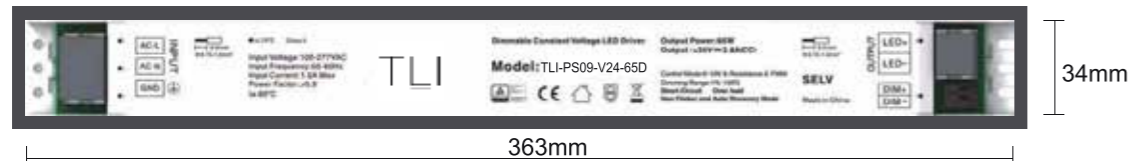

Non-dimmable power supply, Constant voltage or constant current

TLI-PS09-V24-65

TLI-PS09-V24-100

3-in-1 dimmable power supply, Constant voltage or constant current

TLI-PS09-V24-25D

TLI-PS09-V24-65D

TLI-PS09-V24-100D

Non-dimmable power supply

TLI-PS09-V24-65

TLI-PS09-V24-100

Voltage input	200~240VAC 50/60Hz	200~240VAC 50/60Hz
Current input	0.4A Max	0.6A Max
Voltage output	24VDC	24VDC
Current output	2.7A Max	4.17A Max
Power	65W	100W
Power factor	>0.95	>0.95
Efficiency	90%	90%
Size	400×24.5×22mm	420×30.5×26mm

3-in-1 dimming power supply

TLI-PS09-V24-25D

TLI-PS09-V24-65D

TLI-PS09-V24-100D

Voltage input	100~277VAC 50/60Hz	100~277VAC 50/60Hz	100~277VAC 50/60Hz
Current input	0.35A Max	1.0A Max	1.6A Max
Voltage output	24VDC	24VDC	24VDC
Current output	1.05A Max	2.8A Max	4.1A Max
Power	25W	65W	100W
Power factor	>0.95	>0.95	>0.95
Efficiency	85%	90%	92%
Size	330*21*20mm	363*34*22.5mm	390*38*28.5mm